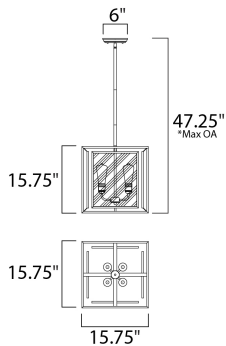

**PRODUCT DESCRIPTION**

Geometric metal frames finished in Black support panes of clear Seedy glass, provides for a refined restoration look. Add vintage bulbs (not included) to complete the authentic feel of this design.

\*max overall height

**MEASUREMENTS**

DIMENSION : 15.75" L x 15.75" W x 15.75" H  
 MAX OAH : 47.75" OAH  
 CANOPY : 6" W x 1" H x 6" L  
 HANGING WEIGHT : 16.12 lb

**LAMPING**

INPUT VOLTAGE : 120V  
 BULB : 4 x 60W Incandescent E26 Medium , 240W Total  
 BULB INCLUDED : (Included)  
 DIMMABLE : Yes